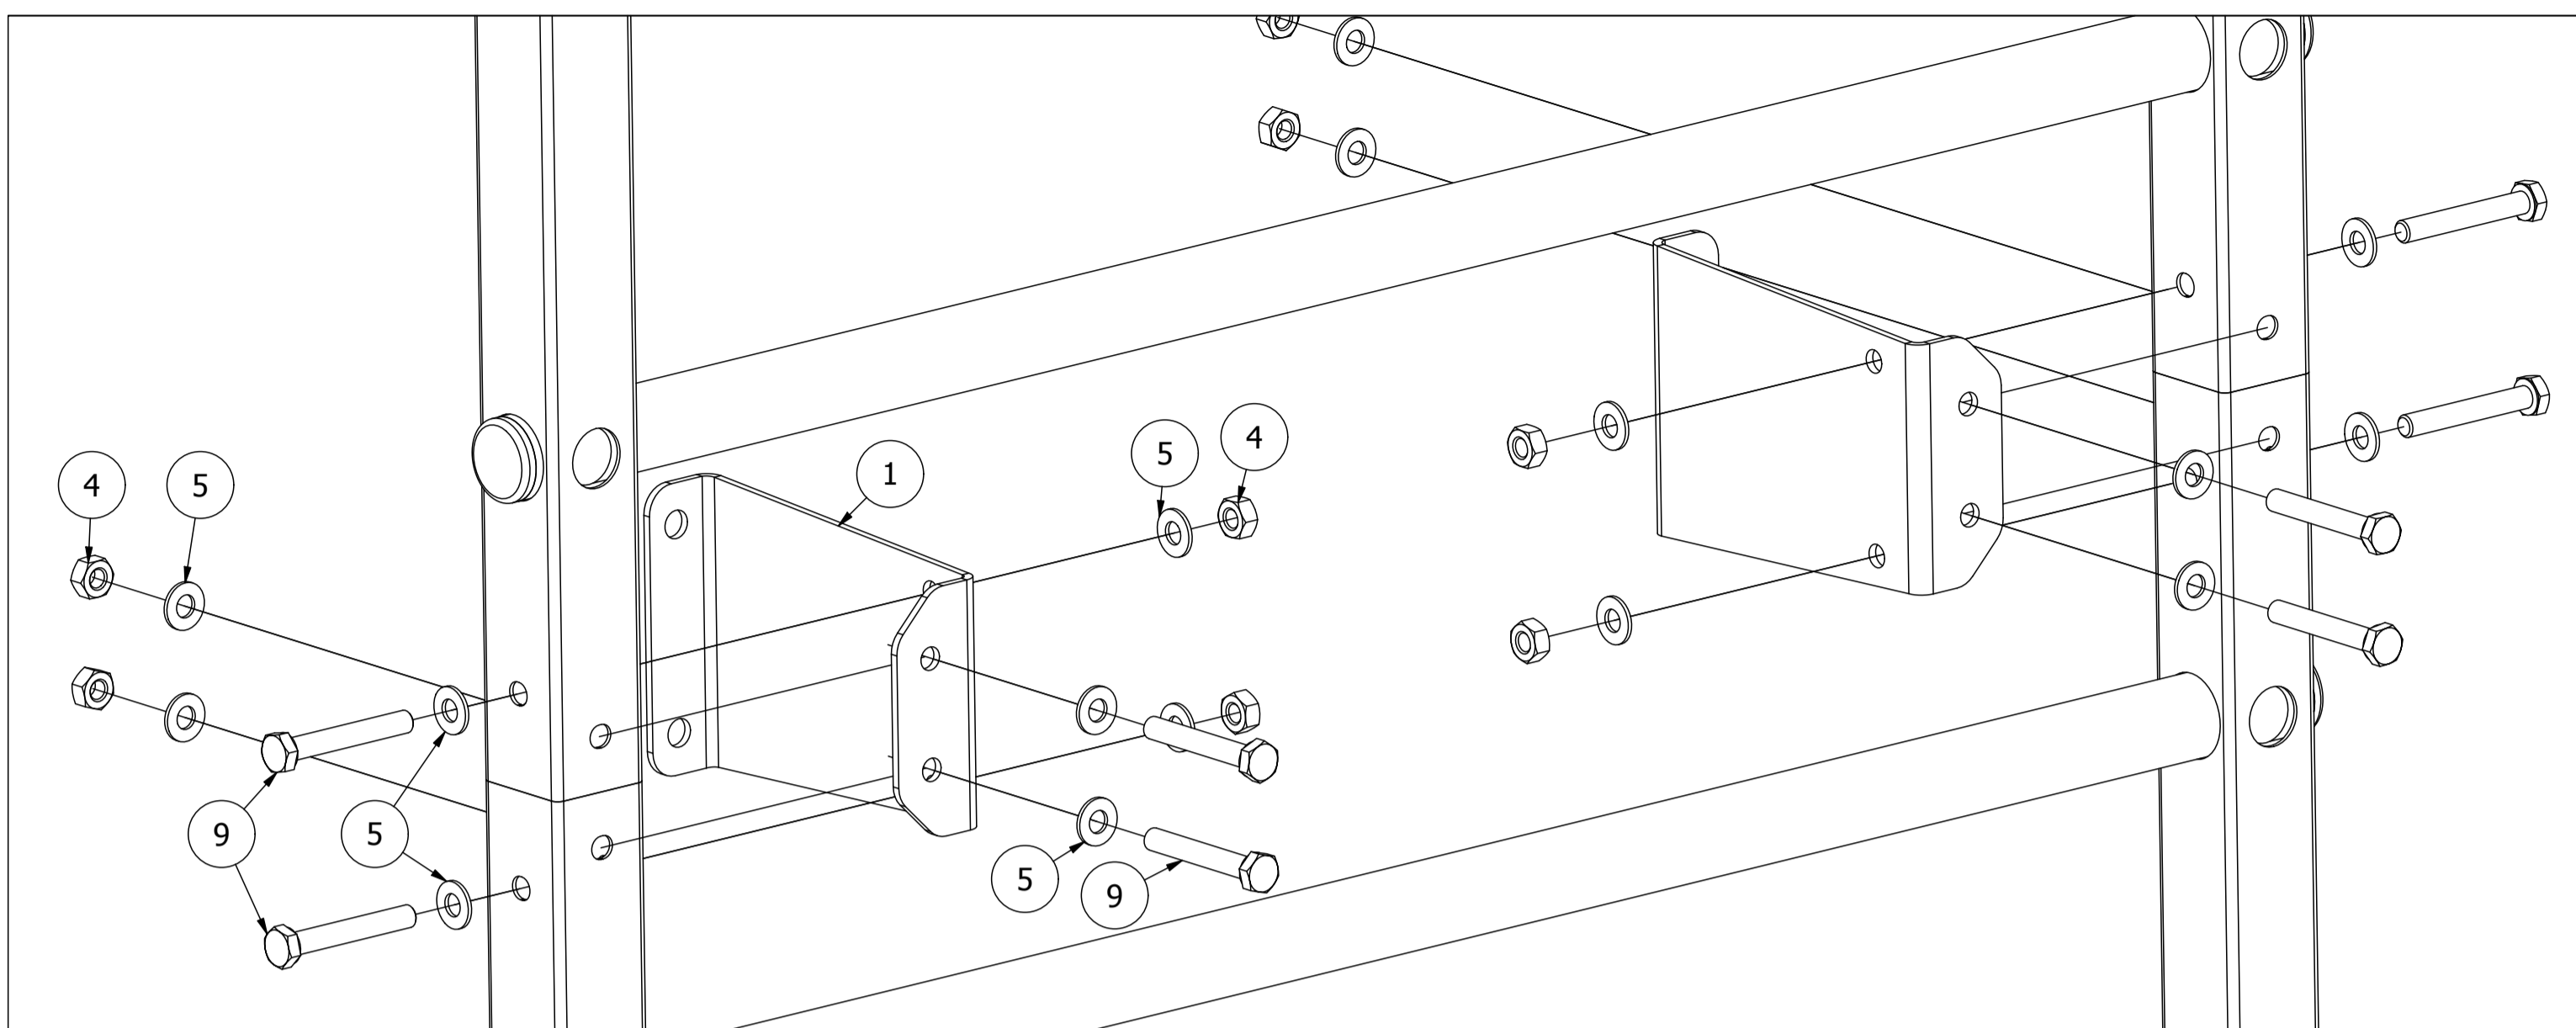

Assembly

Montageanleitung / Montážní návod / Schemat montażu / Инструкция по монтажу / Instruction d'installation